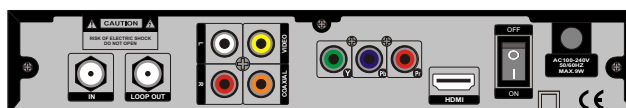

WE IDENTIFY THE BEST TECHNOLOGIES TO FIT YOUR GOALS AND BUDGET. WE THEN ENSURE THOSE TECHNOLOGIES CONTINUE TO WORK WELL INTO THE FUTURE.

Technical specification

Input frequency range	48.5MHz- 860MHz
Input impedance	75Ω
Processing speed rate	220MHz
Flash memory	16-64Mbit
SDRAM	64-256Mbit
RF input interface	F-type
Input level	-15 dBmV-+20dBmV
Carrier and noise threshold ratio	<28dB/ 64QAM/ 6.952M-baud
Constellation	QAM 16/32/64/128/256
Symbol ratio	1.6 Mbaud-6.95Mbaud
Video output (Composite)	1 V-p-p two channel/75Ω
Video output (Component)	YPbPr
Video Output (HDMI)	1920x1080i (max)
Video frequency response	≤+ 0.5dB(within 5MHz)
Video demodulator pattern	ISO/IEC 13818-2 MPEG-2 MP@ML ISO/IEC 14496-10 H.264
Single channel video compressing bit rate	2-15 Mbps-Adjustable continece
K coefficient	≤3%
DG	≤5%
DP	≤5°
Audio demodulator pattern	MPEG-1 Layer 1 / Layer 2 / AC-3
Audio working pattern	Mono / Stereo
Audio sampling freq	32 KHz/ 44.1KHz / 48KHz
Audio output	L + R or mono 0.775Vrms600 (Digital Output)
Audio frequency response	+ 0.5dB / 60Hz-18kHz
Output interface	RCA / YPbPr / F-type (loop) / HDMI
Working temperatura	+5°C - +40°C
Storage temperatura	-10°C - +70°C
Power supply	AC 80VAC - 265VAC - 47Hz-63Hz
Consumption	25W
Connection	USB (Media Player / PVR)

april
Digital