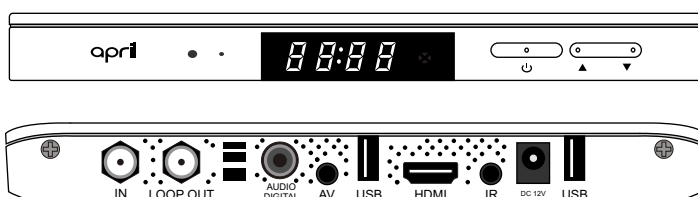

WE IDENTIFY THE BEST
TECHNOLOGIES TO FIT YOUR
GOALS AND BUDGET.
WE THEN ENSURE THOSE
TECHNOLOGIES CONTINUE TO
WORK WELL INTO THE FUTURE.

Technical Specification

Chipset

CPU : 600MHz Huawei

Tuner

Tuner: DVB-C R820C2

Receiving Frequency: 51 ~ 862MHz

Input signal level: 36dBuV ~ 100dBuV

RF Loop out function

Demodulation

Compliant with: DVB-C

Demodulation: 16QAM / 32QAM / 64QAM /
128QAM / 256QAM

IF bandwidth: 8MHz J83-A/C

Interface

RF signal input: x1

RF signal loop out: x1

Audio output Stereo / Video output: x1

HDMI: x 1

IR: x1

Digital Audio output S/PDIF: COAXIAL x1

USB2.0 port for External USB PVR function: x2

Physical

Size: 200mm X 150mm X 24mm

Color: White

Demodulation

Compliant with: DVB-C

Demodulation: 16QAM / 32QAM / 64QAM /
128QAM / 256QAM

IF bandwidth: 8MHz J83-A/C

Video Decoding

Compliant with: MPEG-4 part10 /

MPEG-2 ISO/IEC 13818

MPEG-4 Simple/Main/Advanced

Profile@Level3 10Mbps

MPEG-2 Main Profile@ Main Level 15 Mbps

H.264 MP@L3 10Mbps, H.264 HP@L4.1 25Mbps

Aspect ratio: 4:3/16:9

Video format: PAL / NTSC

Resolution: 480i/480p/576i/576p/720p/1080i/1080P

Audio Decoding

Compliant with: MPEG-1/2,

Ac3 "optional", HE AAC "optional"

Power

Input Power: DC12V 1.5A

Maximum power consumption: 9W

Standby power: ≤ 1W

april
Digital